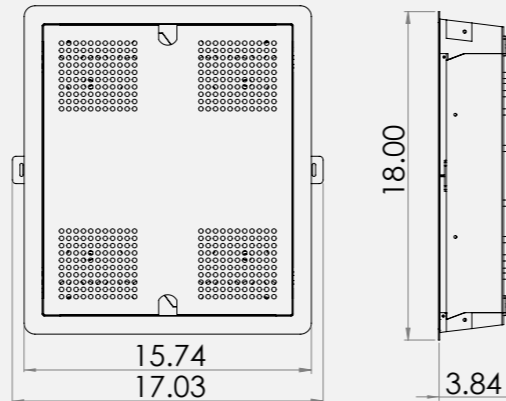

Part # 45-8021-1S-MAG WITH DUPLEX SURGE SUPPRESSOR

- Magnetic Cover
- UL Listed 15A/125V Duplex Surge Receptacle
- Maximum surge current - 15,000A
- Clamping response time - 1 ns
- Hot/Neutral, Hot/Ground, Neutral/Ground
- Total maximum surge dissipation - 480J
- Outlet box included

Specifications

- ETL Listed
- Conforms to UL 2416
- Certified to CAN/CSA STD
- Material: UL Rated ABS plastic
- Country of origin: Vietnam

Connected Media Box

Without Trim

With Trim & Magnetic Cover

Bracket Dimensions