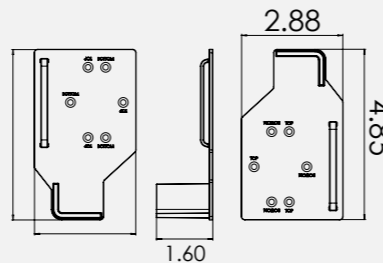

Specifications

- ETL Listed
- Conforms to UL 2416
- Certified to CAN/CSA STD
- Material: UL Rated ABS plastic
- Country of origin: Vietnam

Connected Media Box

Without Trim

With Trim & Magnetic Cover

Bracket Dimensions

(Brackets and Trim are included with every product)

Part Number	Description
45-8017-1-MAG	Connected Media Box with Magnetic Cover
45-8011-1P-MAG	Connected Media Box with Magnetic Cover and Duplex Power receptacle
45-8021-1S-MAG	Connected Media Box with Magnetic Cover and Duplex Surge Suppressor
45-8031-1C-MAG	Connected Media Box with Magnetic Cover and duplex 20 Amp Commercial grade receptacle