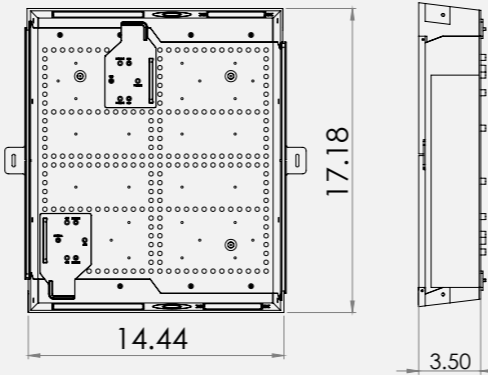

Features

Part # 45-8017-1-MAG

- Magnetic Cover
- Mounting brackets included to securely hold the One Connect Box or other TV power sources
- 2 (Two) 30" hook and loop fasteners included to strap power source firmly to brackets
- Two large knockouts to allow access to USB ports
- Multiple knockouts for conduit up to 2" diameter
- Includes knockouts for a single gang J-Box power module
- Standard 1" x 6" hole pattern
- Can be mounted to front or inside of studs
- Flush with the wall
- Vented Cover to allow air flow

Part # 45-8011-1P-MAG WITH 15A/125V DUPLEX RECEPTACLE

- Magnetic Cover
- UL Listed, 15A/125V Duplex Receptacle
- Outlet box included

Part # 45-8031-1C-MAG WITH COMMERCIAL GRADE DUPLEX RECEPTACLE

- Magnetic Cover
- UL Listed 20A/125V Duplex Receptacle
- 2 pole
- 3W
- Rear connection with side screw terminals
- Tamper resistant
- Metal outlet box included

Specifications

- ETL Listed
- Conforms to UL 2416
- Certified to CAN/CSA STD
- Material: UL Rated ABS plastic
- Country of origin: Vietnam

Connected Media Box

Without Trim

With Trim & Magnetic Cover

Bracket Dimensions